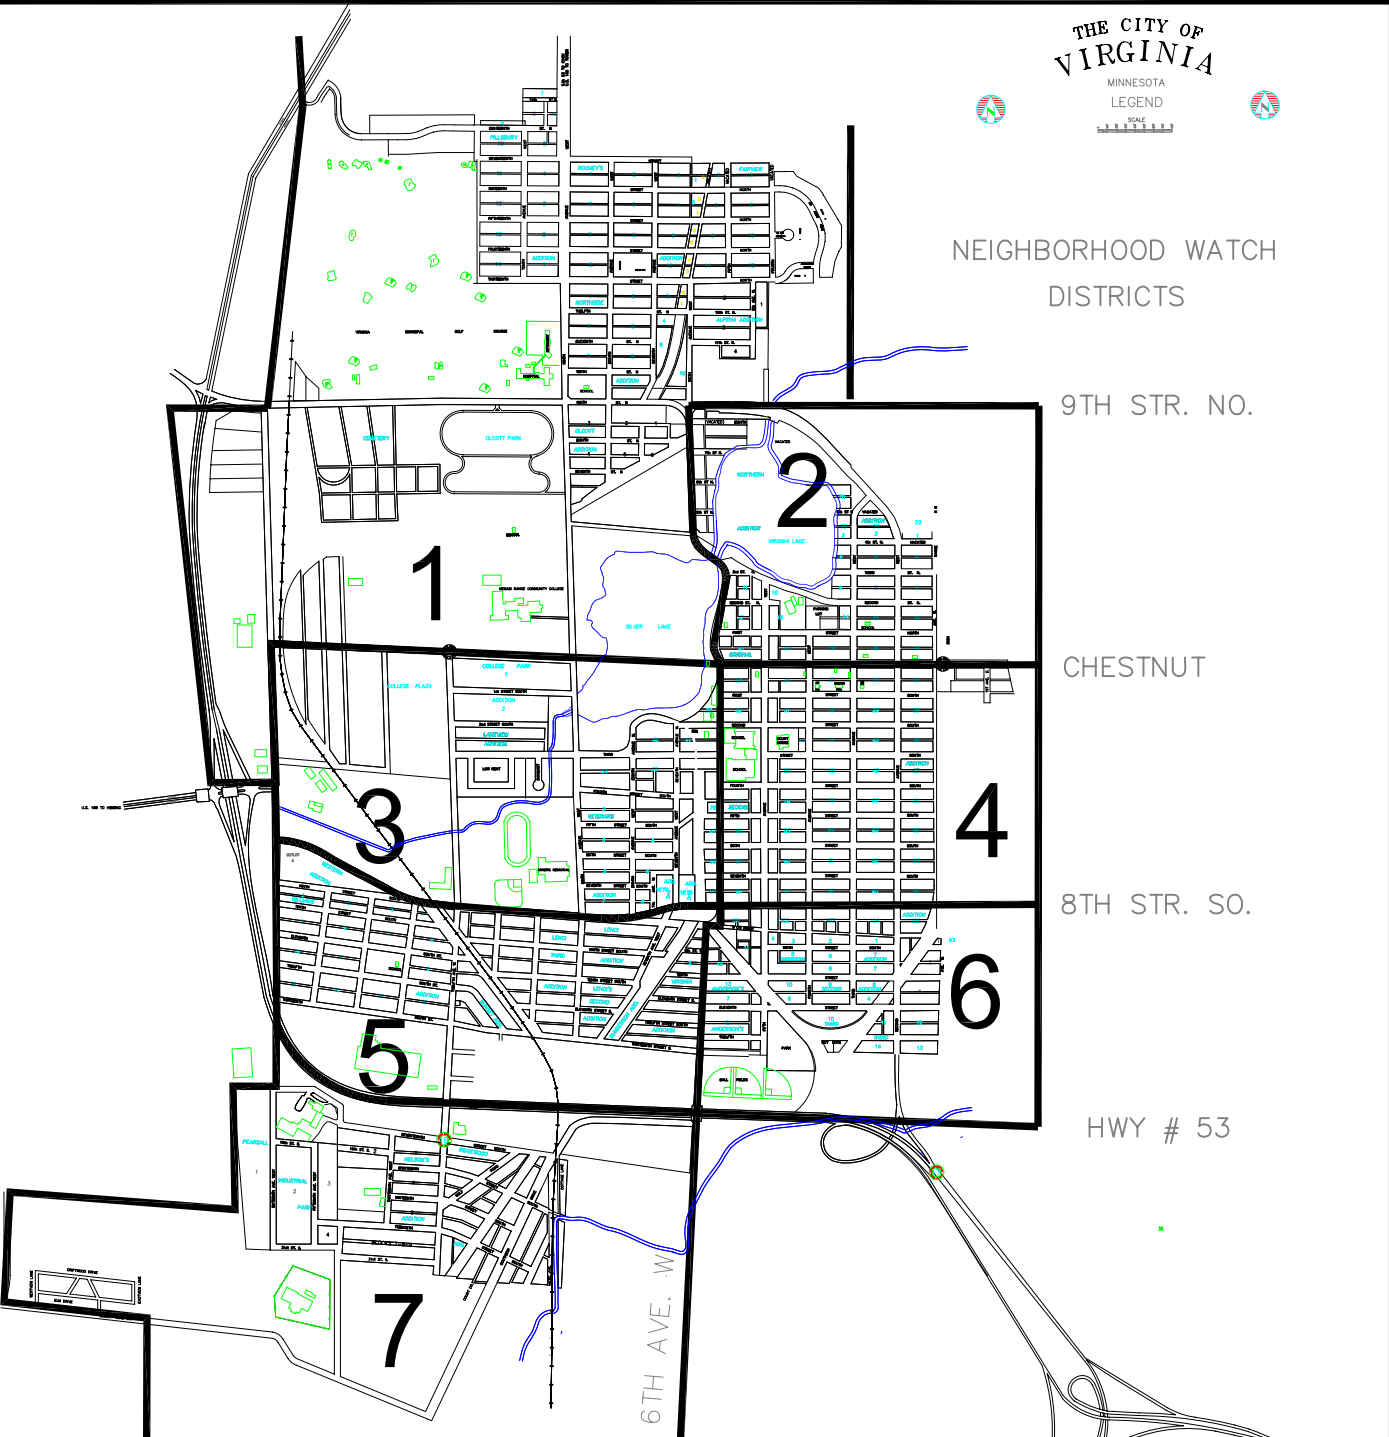

NEIGHBORHOOD WATCH DISTRICTS

9TH STR. NO.

CHESTNUT

8TH STR. SO.

HWY # 53

6TH AVE. W

8

MUD L.

VIRGINIA'S NEIGHBORHOOD WATCH DISTRICTS

- District 1**  
Most of Northside, going South to West Chestnut, including the Hoover Road area.
- District 2**  
North of Chestnut Street, including much of the Minntown area and around Virginia Lake.
- District 3**  
North to Chestnut Street, South to Eighth Street South, West to Hoover Road and East to Sixth Avenue.
- District 4**  
West to Sixth Avenue, East to the pit, North to Chestnut Street, and South to Eighth Street.
- District 5**  
West to 16th Avenue, East to Sixth Avenue, North to Eighth Street and South to HWY #53.
- District 6**  
East to the pit, West to Sixth Avenue, South to HWY #53 and North to Eighth Street.
- District 7**  
The Ridgewood Area.
- District 8**  
The Midway Area.