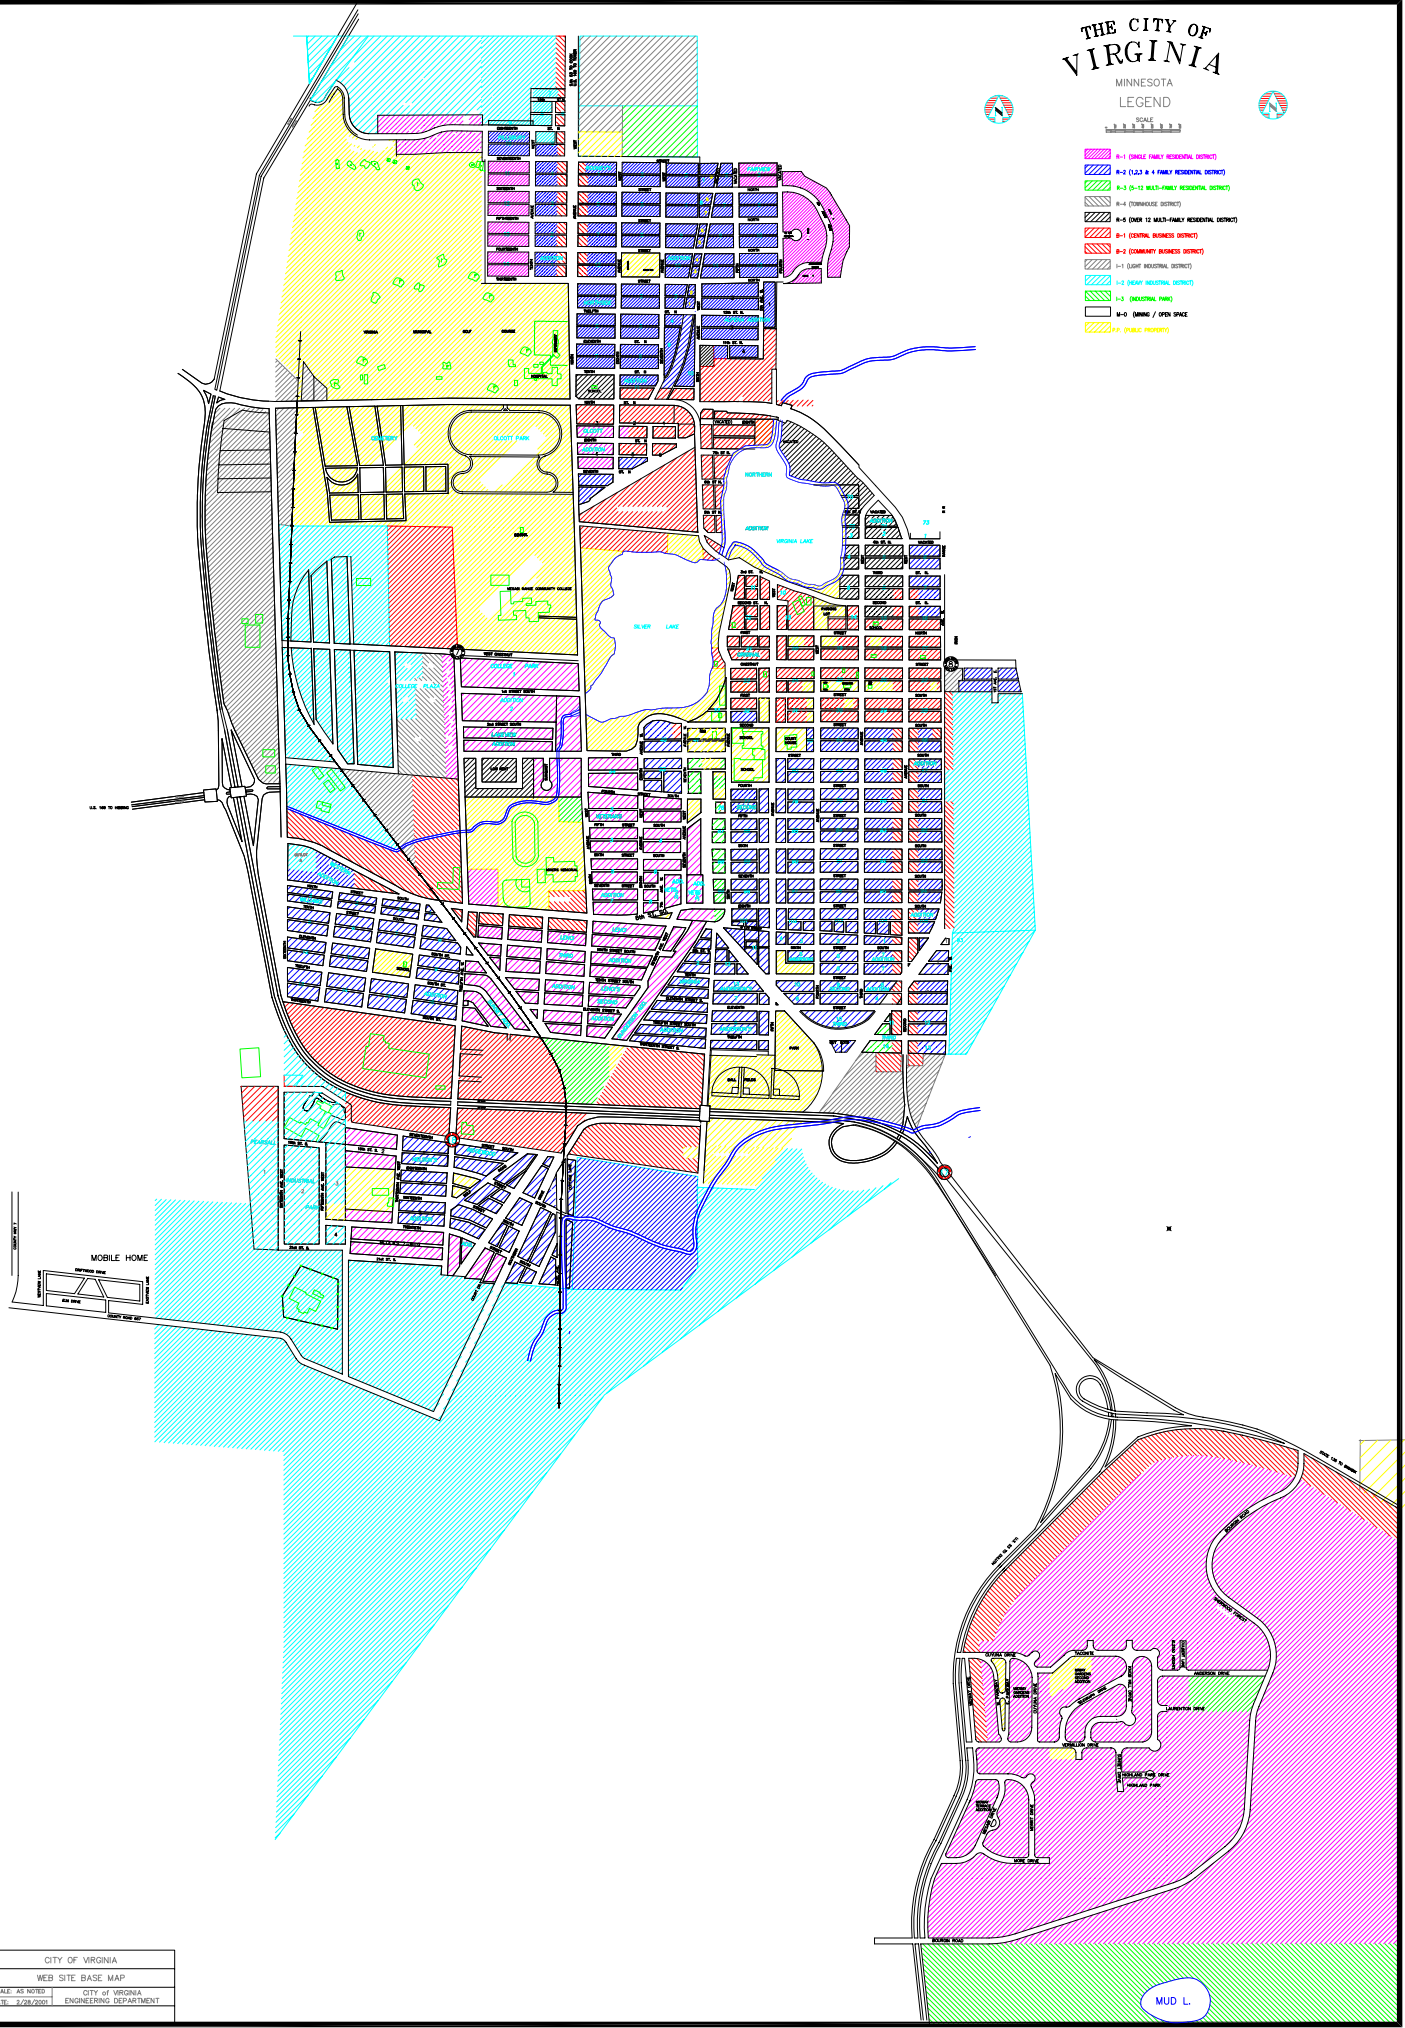

THE CITY OF VIRGINIA

MINNESOTA
LEGEND

-  R-1 (SINGLE FAMILY RESIDENTIAL DISTRICT)
-  R-2 (1,2,3 & 4 FAMILY RESIDENTIAL DISTRICT)
-  R-3 (5-12 MULTI-FAMILY RESIDENTIAL DISTRICT)
-  R-4 (DORMHOUSE DISTRICT)
-  B-1 (OVER 12 MULTI-FAMILY RESIDENTIAL DISTRICT)
-  B-1 (CENTRAL BUSINESS DISTRICT)
-  B-2 (CORNER BUSINESS DISTRICT)
-  I-1 (LIGHT INDUSTRIAL DISTRICT)
-  I-2 (HEAVY INDUSTRIAL DISTRICT)
-  I-3 (RECREATIONAL PARK)
-  M-O (MUNICIPAL / OPEN SPACE)
-  P-P (PUBLIC PROPERTY)

MOBILE HOME
SHEET 1 OF 2