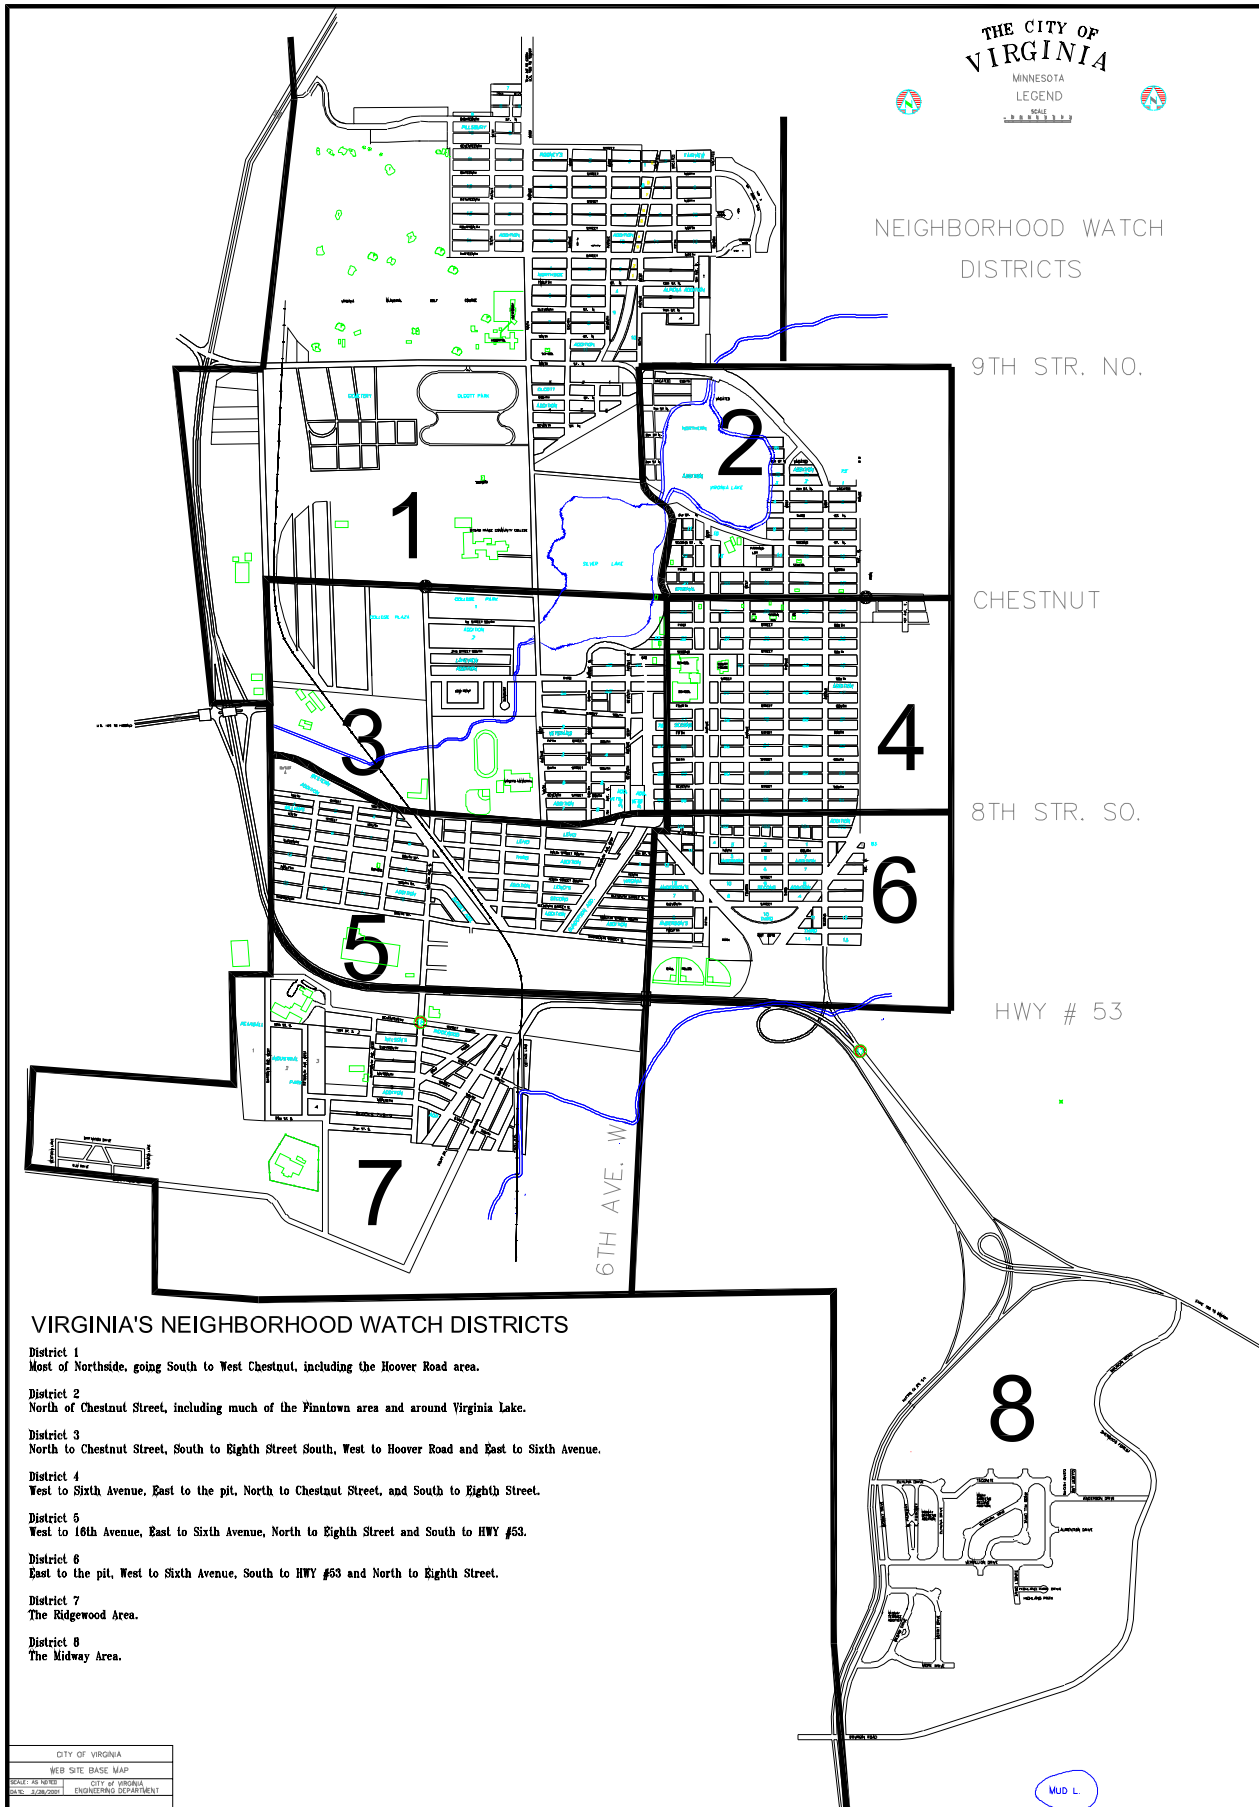

NEIGHBORHOOD WATCH
DISTRICTS

VIRGINIA'S NEIGHBORHOOD WATCH DISTRICTS

- District 1**
Most of Northside, going South to West Chestnut, including the Hoover Road area.
- District 2**
North of Chestnut Street, including much of the Fintown area and around Virginia Lake.
- District 3**
North to Chestnut Street, South to Eighth Street South, West to Hoover Road and East to Sixth Avenue.
- District 4**
West to Sixth Avenue, East to the pit, North to Chestnut Street, and South to Eighth Street.
- District 5**
West to 16th Avenue, East to Sixth Avenue, North to Eighth Street and South to HWY #53.
- District 6**
East to the pit, West to Sixth Avenue, South to HWY #53 and North to Eighth Street.
- District 7**
The Ridgewood Area.
- District 8**
The Midway Area.