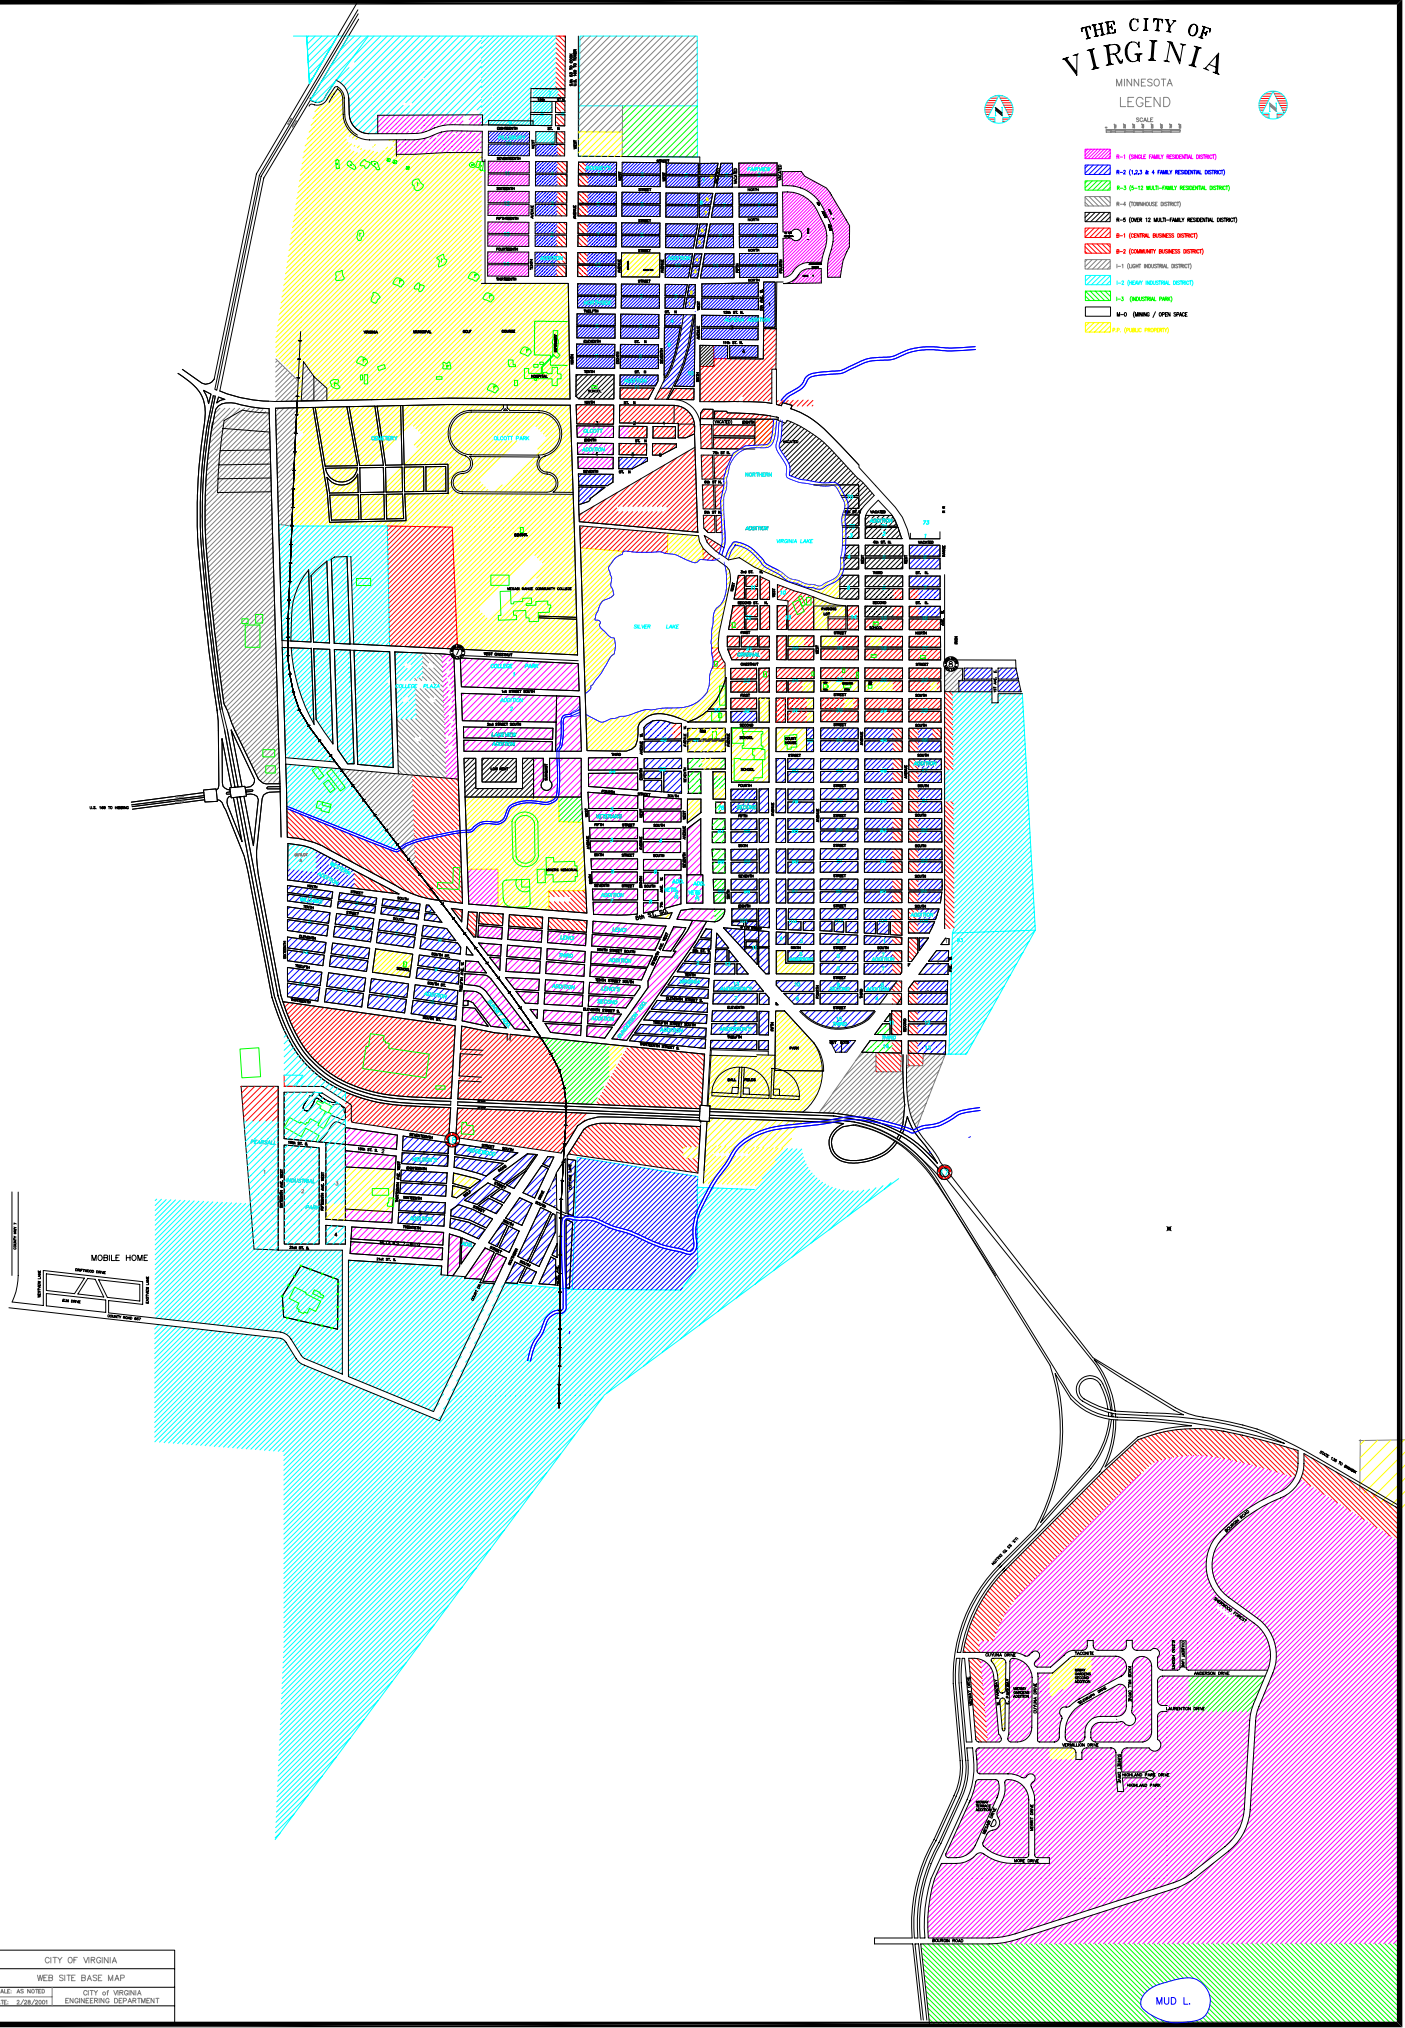

# THE CITY OF VIRGINIA

MINNESOTA  
LEGEND

-  R-1 (SINGLE FAMILY RESIDENTIAL DISTRICT)
-  R-2 (1,2,3 & 4 FAMILY RESIDENTIAL DISTRICT)
-  R-3 (5-12 MULTI-FAMILY RESIDENTIAL DISTRICT)
-  R-4 (DORMHOUSE DISTRICT)
-  B-1 (OVER 12 MULTI-FAMILY RESIDENTIAL DISTRICT)
-  B-1 (CENTRAL BUSINESS DISTRICT)
-  B-2 (CORNER BUSINESS DISTRICT)
-  I-1 (LIGHT INDUSTRIAL DISTRICT)
-  I-2 (HEAVY INDUSTRIAL DISTRICT)
-  I-3 (RECREATIONAL PARK)
-  M-O (MUNICIPAL / OPEN SPACE)
-  P (PUBLIC PROPERTY)